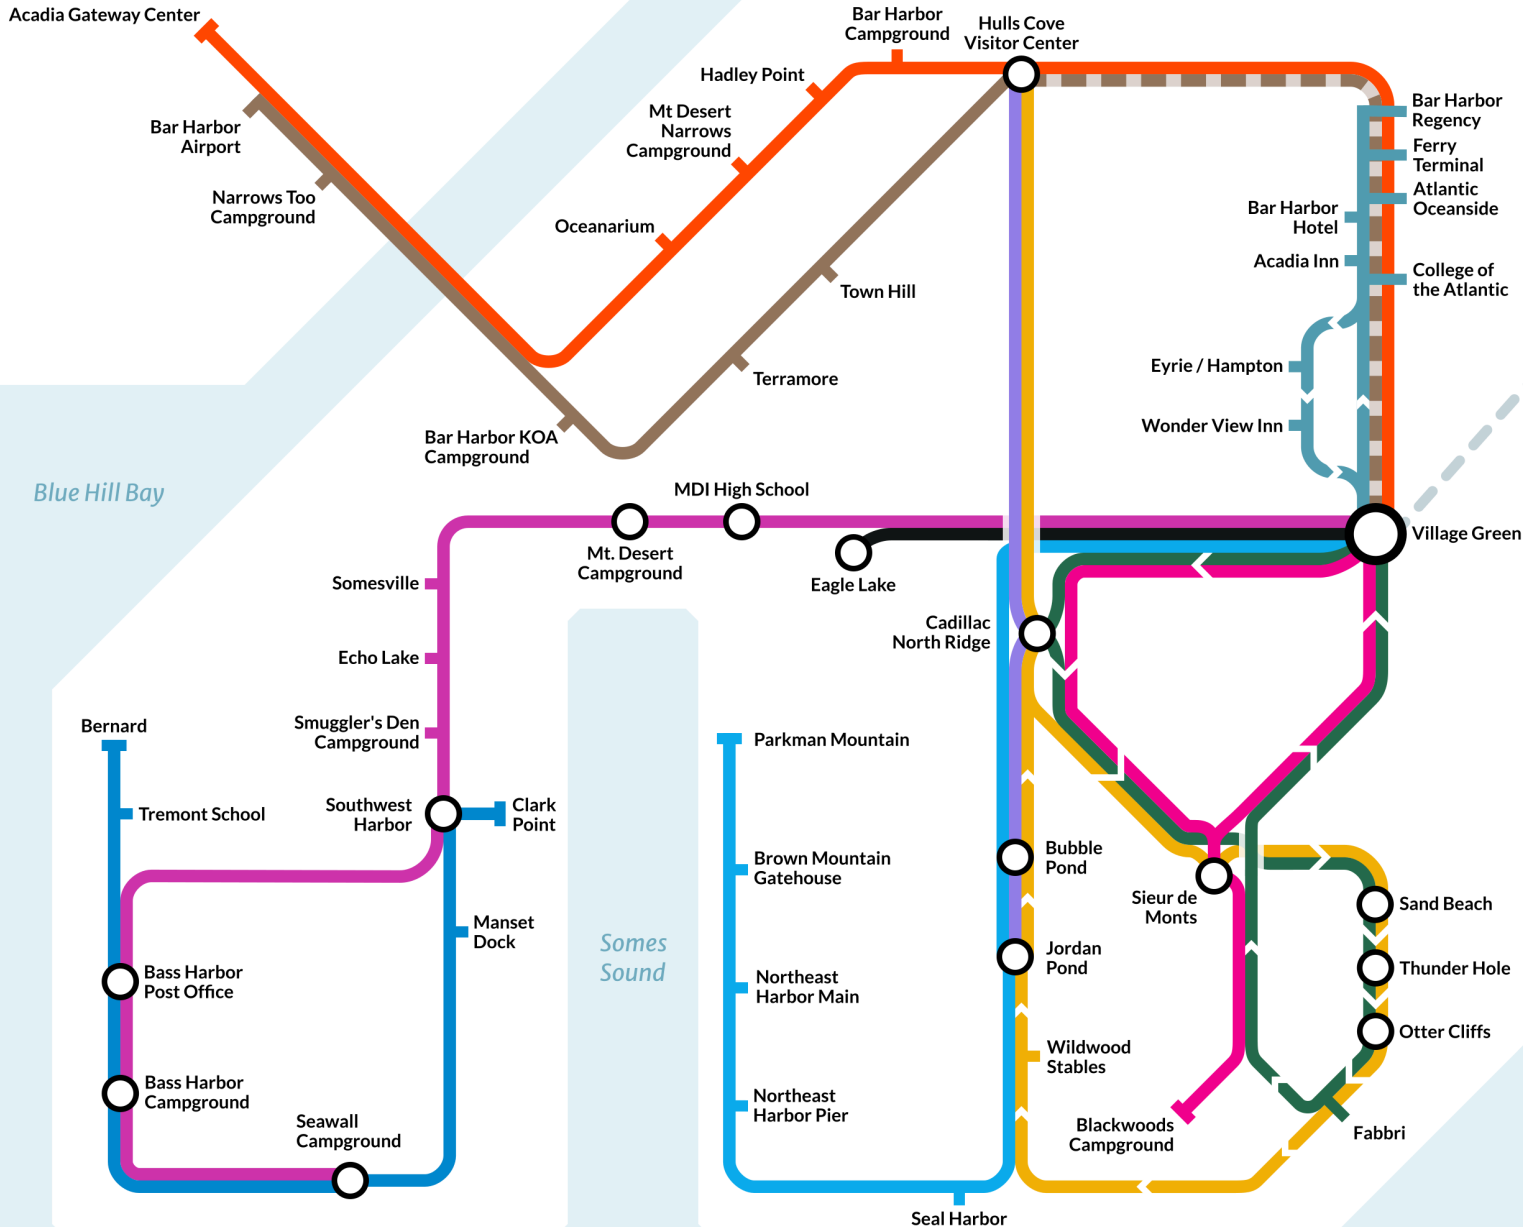

Island Explorer route map

2026

Key to routes

- 1 Gateway Center
- 2 Eden Street
- 3 Sand Beach
- 4 Loop Road
- 5 Jordan Pond
- 6 Northeast Harbor
- 7 Southwest Harbor
- 8 Schoodic
- 9 Trenton
- 10 Blackwoods
- 11 Tremont
- Bicycle Express

Copyright Richard L. McNeary II

<https://islandexplorermap.com>

Island Explorer route stops

2026

Acadia Gateway Center P 1

Bar Harbor Airport 9

Bar Harbor Campground 1

Bar Harbor KOA Campground 9

Parkman Mountain 6

Carriage Roads
Goat Trail
Penobscot Mountain
Sargent Mountain
Upper Hadlock Pond

Prospect Harbor 8

Sand Beach 3 4

Great Head
The Beehive
Gorham Mountain
Ocean Path
Champlain Mountain

Schoodic Point 8

Somesville 7

Southwest Harbor 7 11

Terramore 9

Thunder Hole 3 4
Ocean Path

Tremont School 11

Town Hill 9

Wildwood Stables 4
Pemetic Mountain
Carriage Roads
The Triad
Day Mountain

Winter Harbor 8