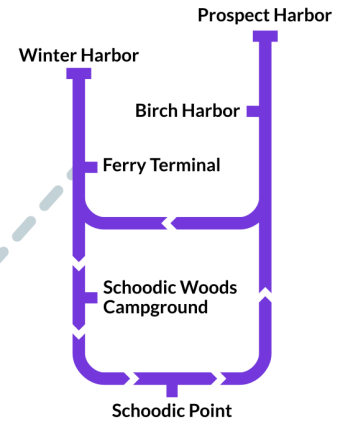

Island Explorer route map

2026

Key to routes

- 1 Gateway Center
- 2 Eden Street
- 3 Sand Beach
- 4 Loop Road
- 5 Jordan Pond
- 6 Northeast Harbor
- 7 Southwest Harbor
- 8 Schoodic
- 9 Trenton
- 10 Blackwoods
- 11 Tremont
- Bicycle Express

Bass Harbor Campground 7 11

Bass Harbor Post Office 7 11

Bernard 11

Blackwoods Campground 10
Cadillac Mountain

Birch Harbor 8

Brown Mountain Gatehouse 6

Carriage Roads
Lower Hadlock Pond
Norumbega Mountain

Bubble Pond 4 5 6

Parkman Mountain 6

Carriage Roads
Goat Trail
Penobscot Mountain
Sargent Mountain
Upper Hadlock Pond

Prospect Harbor 8

Sand Beach 3 4

Great Head
The Beehive
Gorham Mountain
Ocean Path
Champlain Mountain

Schoodic Point 8

Schoodic Woods Campground 8

Seal Harbor 6

Seawall Campground 7 11

Sieur de Monts 4 10

Abbe Museum
Champlain Mountain
Dorr Mountain
Great Meadow
Kebo Mountain
Nature Center
Wild Gardens of Acadia

Smuggler's Den Campground 7