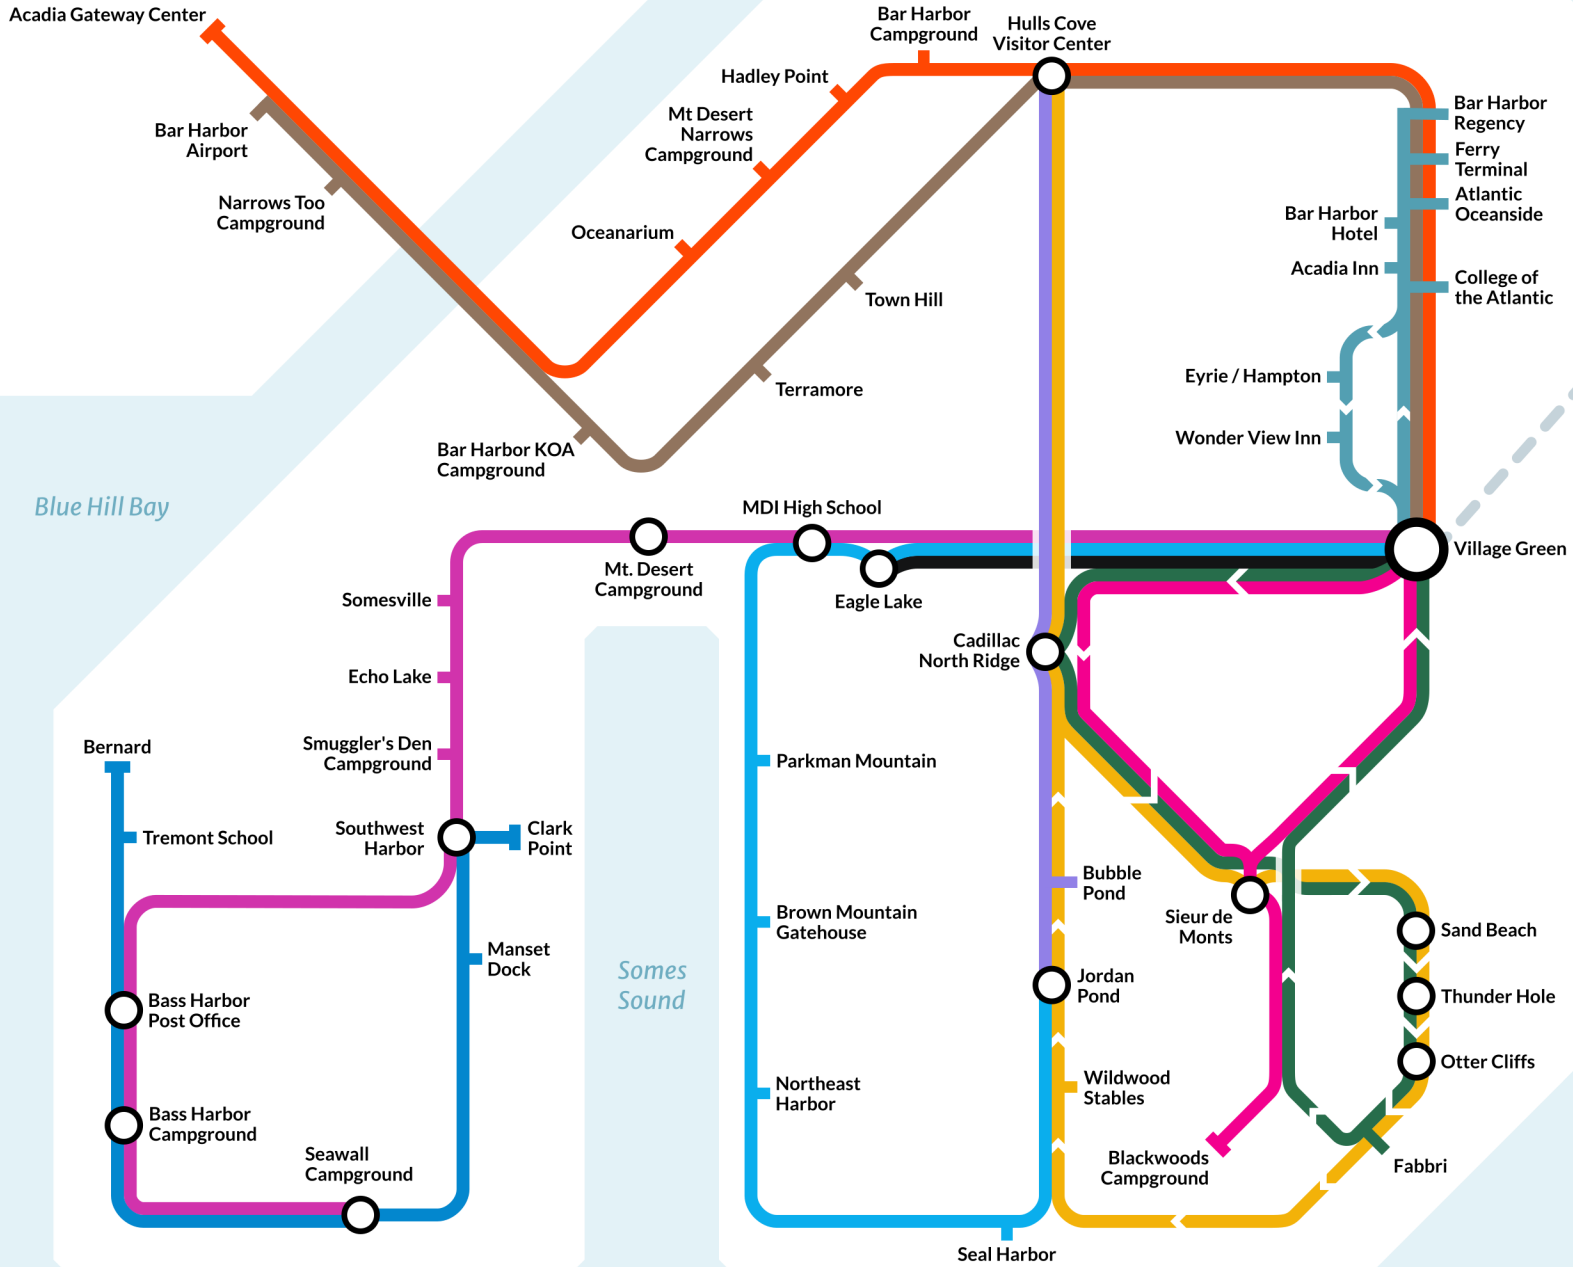

Island Explorer route map

2025

Key to routes

- 1 Gateway Center
- 2 Eden Street
- 3 Sand Beach
- 4 Loop Road
- 5 Jordan Pond
- 6 Northeast Harbor
- 7 Southwest Harbor
- 8 Schoodic
- 9 Trenton
- 10 Blackwoods
- 11 Tremont
- Bicycle Express

Copyright Richard L. McNery II

<https://islandexplorermap.com>

Island Explorer route stops

2025

- Acadia Gateway Center P 1
- Bar Harbor Airport 9
- Bar Harbor Campground 1
- Bar Harbor KOA Campground 9
- Bass Harbor Campground 7 11
- Bass Harbor Post Office 7 11
- Bernard 11
- Blackwoods Campground 10
 - Cadillac Mountain 1
- Birch Harbor 8
- Brown Mountain Gatehouse 6
 - Carriage Roads 1
 - Lower Hadlock Pond 1
 - Norumbega Mountain 1
- Bubble Pond 5
 - Cadillac Mountain 1
 - Carriage Roads 1
 - Eagle Lake 1
 - North Bubble 1
 - Pemetic Mountain 1
 - South Bubble 1
- Cadillac North Ridge 3 4 5
 - Cadillac Mountain 1
- Clark Point 11
- Eagle Lake 6
 - Carriage Roads 1

- Sand Beach 3 4
 - Great Head 1
 - The Beehive 1
 - Gorham Mountain 1
 - Ocean Path 1
 - Champlain Mountain 1
- Schoodic Point 8
- Schoodic Woods Campground 8
- Seal Harbor 6
- Seawall Campground 7 11
- Sieur de Monts 4 10
 - Abbe Museum 1
 - Champlain Mountain 1
 - Dorr Mountain 1
 - Great Meadow 1
 - Kebo Mountain 1
 - Nature Center 1
 - Wild Gardens of Acadia 1
- Smuggler's Den Campground 7
- Somesville 7
- Southwest Harbor 7 11
- Terramore 9
- Thunder Hole 3 4
 - Ocean Path 1
- Tremont School 11
- Town Hill 9
- Wildwood Stables 4
 - Pemetic Mountain 1
 - Carriage Roads 1
 - The Triad 1
 - Day Mountain 1
- Winter Harbor 8