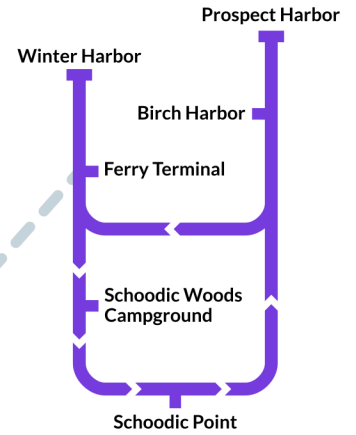

Island Explorer route map

2025

Key to routes

- 1 Gateway Center
- 2 Eden Street
- 3 Sand Beach
- 4 Loop Road
- 5 Jordan Pond
- 6 Northeast Harbor
- 7 Southwest Harbor
- 8 Schoodic
- 9 Trenton
- 10 Blackwoods
- 11 Tremont
- Bicycle Express

Copyright Richard L. McNery II

<https://islandexplorermap.com>

Island Explorer route stops

2025

- Acadia Gateway Center P 1
- Bar Harbor Airport 9
- Bar Harbor Campground 1
- Bar Harbor KOA Campground 9
- Bass Harbor Campground 7 11
- Bass Harbor Post Office 7 11
- Bernard 11
- Blackwoods Campground 10
 - Cadillac Mountain 1
- Birch Harbor 8
- Brown Mountain Gatehouse 6
 - Carriage Roads 1
 - Lower Hadlock Pond 1
 - Norumbega Mountain 1
- Bubble Pond 5
 - Cadillac Mountain 1
 - Carriage Roads 1
 - Eagle Lake 1
 - North Bubble 1
 - Pemetic Mountain 1
 - South Bubble 1
- Cadillac North Ridge 3 4 5
 - Cadillac Mountain 1
- Clark Point 11
- Eagle Lake 6
 - Carriage Roads 1

- Sand Beach 3 4
 - Great Head 1
 - The Beehive 1
 - Gorham Mountain 1
 - Ocean Path 1
 - Champlain Mountain 1
- Schoodic Point 8
- Schoodic Woods Campground 8
- Seal Harbor 6
- Seawall Campground 7 11
- Sieur de Monts 4 10
 - Abbe Museum 1
 - Champlain Mountain 1
 - Dorr Mountain 1
 - Great Meadow 1
 - Kebo Mountain 1
 - Nature Center 1
 - Wild Gardens of Acadia 1
- Smuggler's Den Campground 7
- Somesville 7
- Southwest Harbor 7 11
- Terramore 9
- Thunder Hole 3 4
 - Ocean Path 1
- Tremont School 11
- Town Hill 9
- Wildwood Stables 4
 - Pemetic Mountain 1
 - Carriage Roads 1
 - The Triad 1
 - Day Mountain 1
- Winter Harbor 8