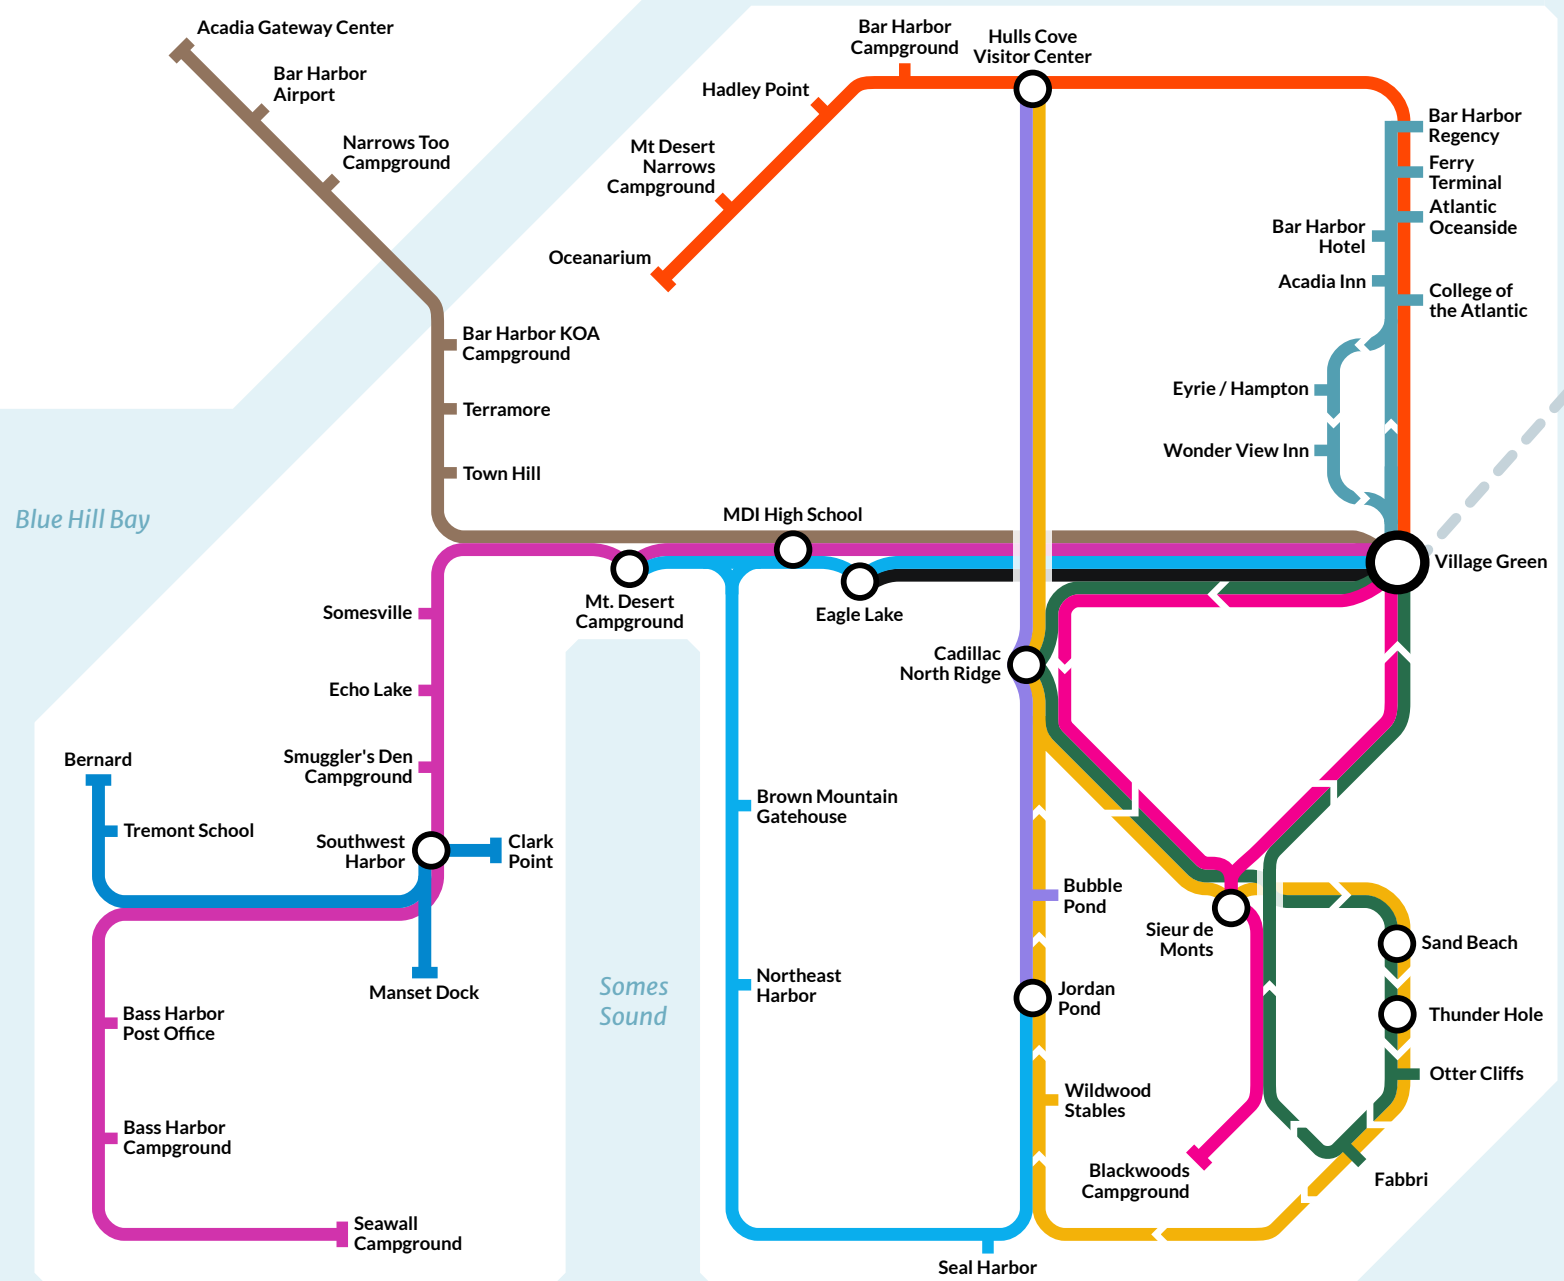

Island Explorer route map

2024

Key to routes

- 1 Bar Harbor Road
- 2 Eden Street
- 3 Sand Beach
- 4 Loop Road
- 5 Jordan Pond
- 6 Northeast Harbor
- 7 Southwest Harbor
- 8 Schoodic
- 9 Trenton
- 10 Blackwoods
- 11 Tremont
- Bicycle Express

Copyright Richard L. McNery II

<https://islandexplorermap.com>

Island Explorer route stops 2024

Acadia Gateway Center P 9

Bar Harbor Airport ✈️ 9

Bar Harbor Campground ▲ 1

Bar Harbor KOA Campground ▲ 9

Bass Harbor Campground ▲ 7

Manset Dock 🚢 11

MDI High School 6 7 9

Mt. Desert Campground ▲ 6 7

Mt. Desert Narrows Campground ▲ 1

Narrows Too Campground ▲ 9

Northeast Harbor 🍴🚶 6

Oceanarium ▲ 1

Otter Cliffs 🚶 3
Ocean Path 🚶
Gorham Mountain 🚶

Smuggler's Den Campground ▲ 7

Somesville 7

Southwest Harbor 🍴 7 11

Terramore ▲ 9

Thunder Hole 🚶☔🚶 4 3
Ocean Path 🚶

Tremont School 11

Town Hill 🍴 9

Wildwood Stables 🚶 4
Pemetic Mountain 🚶
Carriage Roads 🚶🚲
The Triad 🚶
Day Mountain 🚶