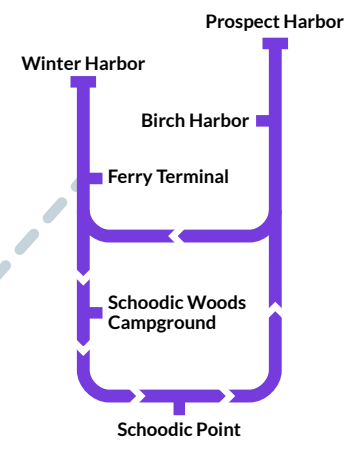

Island Explorer route map

2024

Key to routes

- 1 Bar Harbor Road
- 2 Eden Street
- 3 Sand Beach
- 4 Loop Road
- 5 Jordan Pond
- 6 Northeast Harbor
- 7 Southwest Harbor
- 8 Schoodic
- 9 Trenton
- 10 Blackwoods
- 11 Tremont
- Bicycle Express

Bass Harbor Post Office 📮 7

Bernard 🍴 11

Blackwoods Campground ▲ 10
Cadillac Mountain 🚶

Birch Harbor 🍴 8

Brown Mountain Gatehouse 🚶 6
Carriage Roads 🚶🚲
Lower Hadlock Pond 🚶
Norumbega Mountain 🚶
Upper Hadlock Pond 🚶

Prospect Harbor 8

Sand Beach 🚶☔☔ 3 4

Great Head 🚶
The Beehive 🚶
Gorham Mountain 🚶
Ocean Path 🚶
Champlain Mountain 🚶

Schoodic Point 🚶 8

Schoodic Woods Campground ▲ 8

Seal Harbor 🍴 6

Seawall Campground ▲ 7

Sieur de Monts 🚶☔ 4 10
Abbe Museum 🏛️
Champlain Mountain 🚶
Dorr Mountain 🚶
Great Meadow 🚶
Kebo Mountain 🚶
Nature Center 🏠
Wild Gardens of Acadia 🚶

Smuggler's Den Campground ▲ 7

Somesville 7

Southwest Harbor 🍴 7 11

Terramore ▲ 9

Thunder Hole 🚶☔🚶 4 3
Ocean Path 🚶

Tremont School 11

Town Hill 🍴 9

Wildwood Stables 🚶 4
Pemetic Mountain 🚶
Carriage Roads 🚶🚲
The Triad 🚶
Day Mountain 🚶