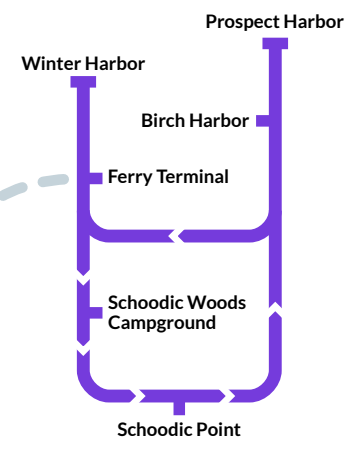

Island Explorer route map

2023

Key to routes

- 1 Bar Harbor Road
- 2 Eden Street
- 3 Sand Beach
- 4 Loop Road
- 5 Jordan Pond
- 6 Northeast Harbor
- 7 Southwest Harbor
- 8 Schoodic
- 9 Trenton
- 10 Blackwoods
- 11 Tremont
- Bicycle Express

Copyright Richard L. McNery II

<https://islandexplorermap.com>

Island Explorer route stops 2023

Acadia Gateway Center P 9

Bar Harbor Airport ✈️ 9

Bar Harbor Campground ▲ 1

Bar Harbor KOA Campground ▲ 9

Bass Harbor Campground ▲ 11

Bass Harbor Ferry Terminal 🚢 11

Bernard 🍴 11

Blackwoods Campground ▲ 10
Cadillac Mountain 🚶

Birch Harbor 🍴 8

Brown Mountain Gatehouse 🚶 6
Carriage Roads 🚶🚲
Lower Hadlock Pond 🚶
Norumbega Mountain 🚶
Upper Hadlock Pond 🚶

Smuggler's Den Campground ▲ 7

Somesville 7

Southwest Harbor 🍴 7 11

Terramore ▲ 9

Thunder Hole 🚶🚲🚶 3
Ocean Path 🚶

Tremont School 11

Town Hill 🍴 9

Wildwood Stables 🚶 4
Pemetic Mountain 🚶
Carriage Roads 🚶🚲
The Triad 🚶
Day Mountain 🚶