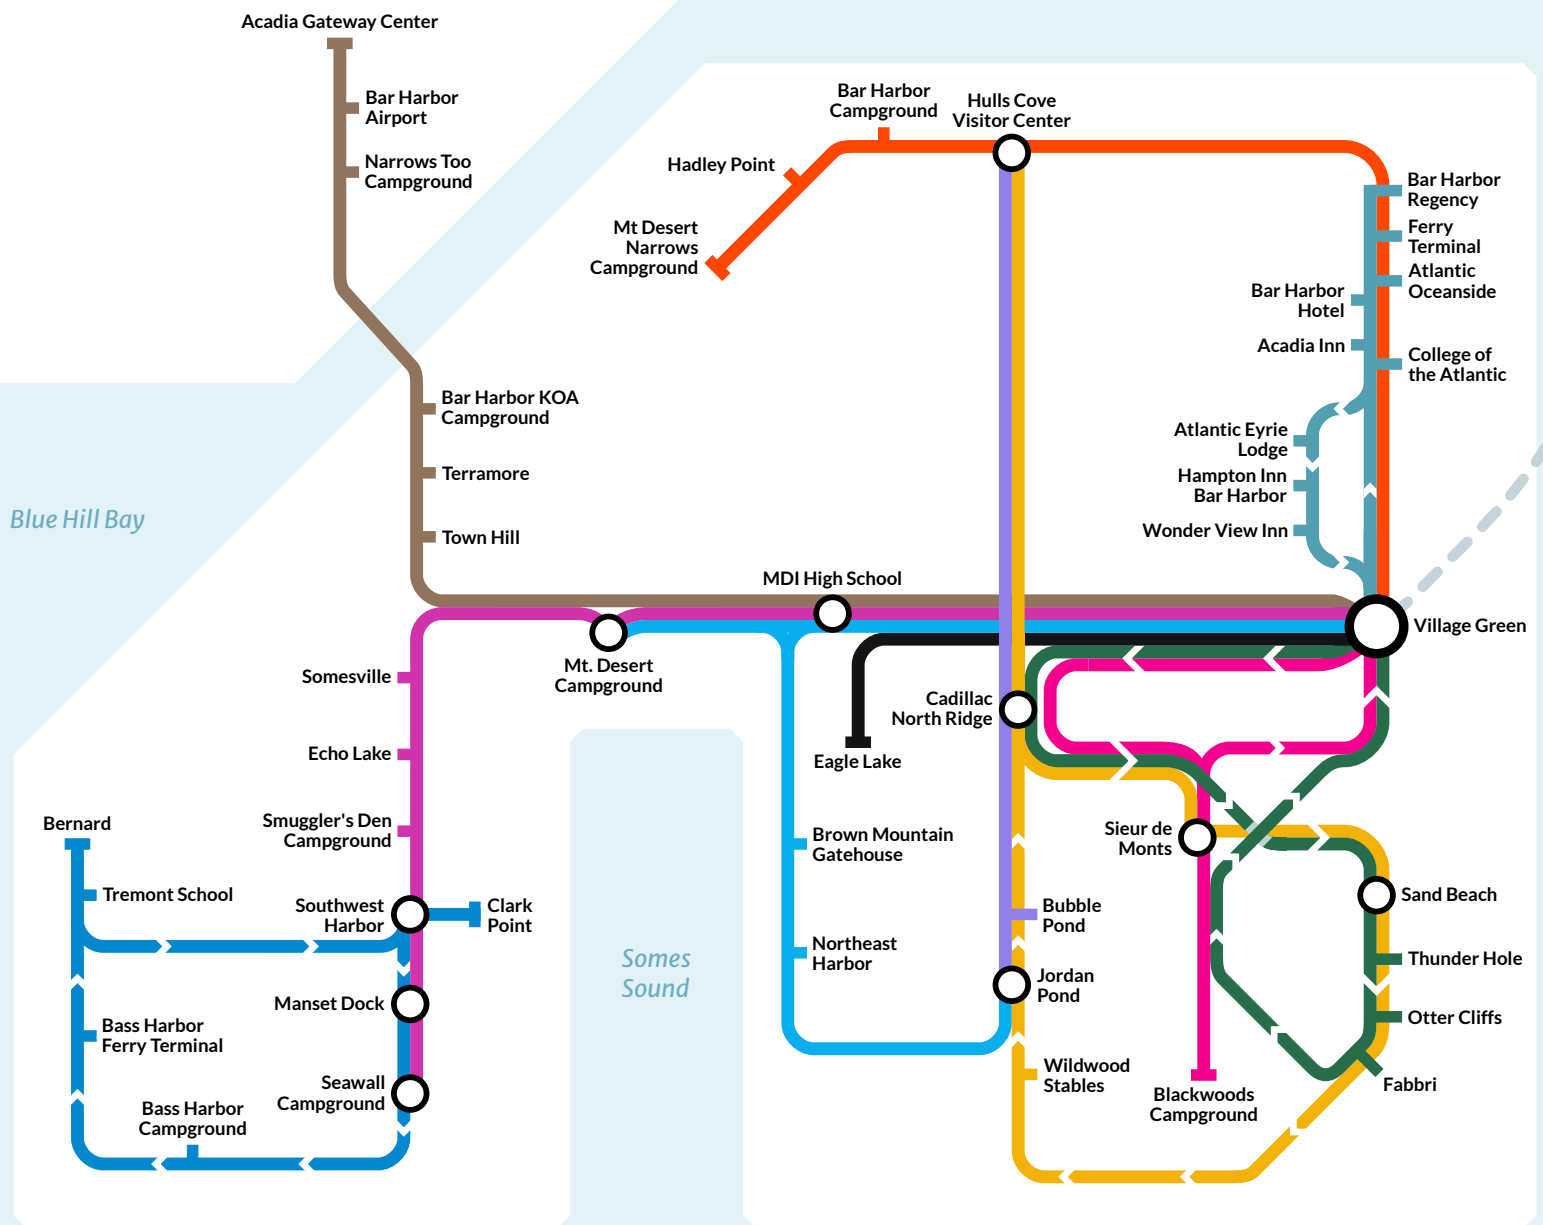

Island Explorer route map

2023

Key to routes

- 1 Bar Harbor Road
- 2 Eden Street
- 3 Sand Beach
- 4 Loop Road
- 5 Jordan Pond
- 6 Northeast Harbor
- 7 Southwest Harbor
- 8 Schoodic
- 9 Trenton
- 10 Blackwoods
- 11 Tremont
- Bicycle Express

Copyright Richard L. McNery II

<https://islandexplorermap.com>

Island Explorer route stops 2023

Acadia Gateway Center P 9

Bar Harbor Airport ✈️ 9

Bar Harbor Campground ▲ 1

Bar Harbor KOA Campground ▲ 9

Bass Harbor Campground ▲ 11

Manset Dock 🚢 7 11

MDI High School 6 7

Mt. Desert Campground ▲ 6 7

Mt. Desert Narrows Campground ▲ 1

Narrows Too Campground ▲ 9

Northeast Harbor 🍴🚶 6

Otter Cliffs 🚶 3
Ocean Path 🚶
Gorham Mountain 🚶

Prospect Harbor 8

Smuggler's Den Campground ▲ 7

Somesville 7

Southwest Harbor 🍴 7 11

Terramore ▲ 9

Thunder Hole 🚶🚲🚶 3
Ocean Path 🚶

Tremont School 11

Town Hill 🍴 9

Wildwood Stables 🚶 4
Pemetic Mountain 🚶
Carriage Roads 🚶🚲
The Triad 🚶
Day Mountain 🚶