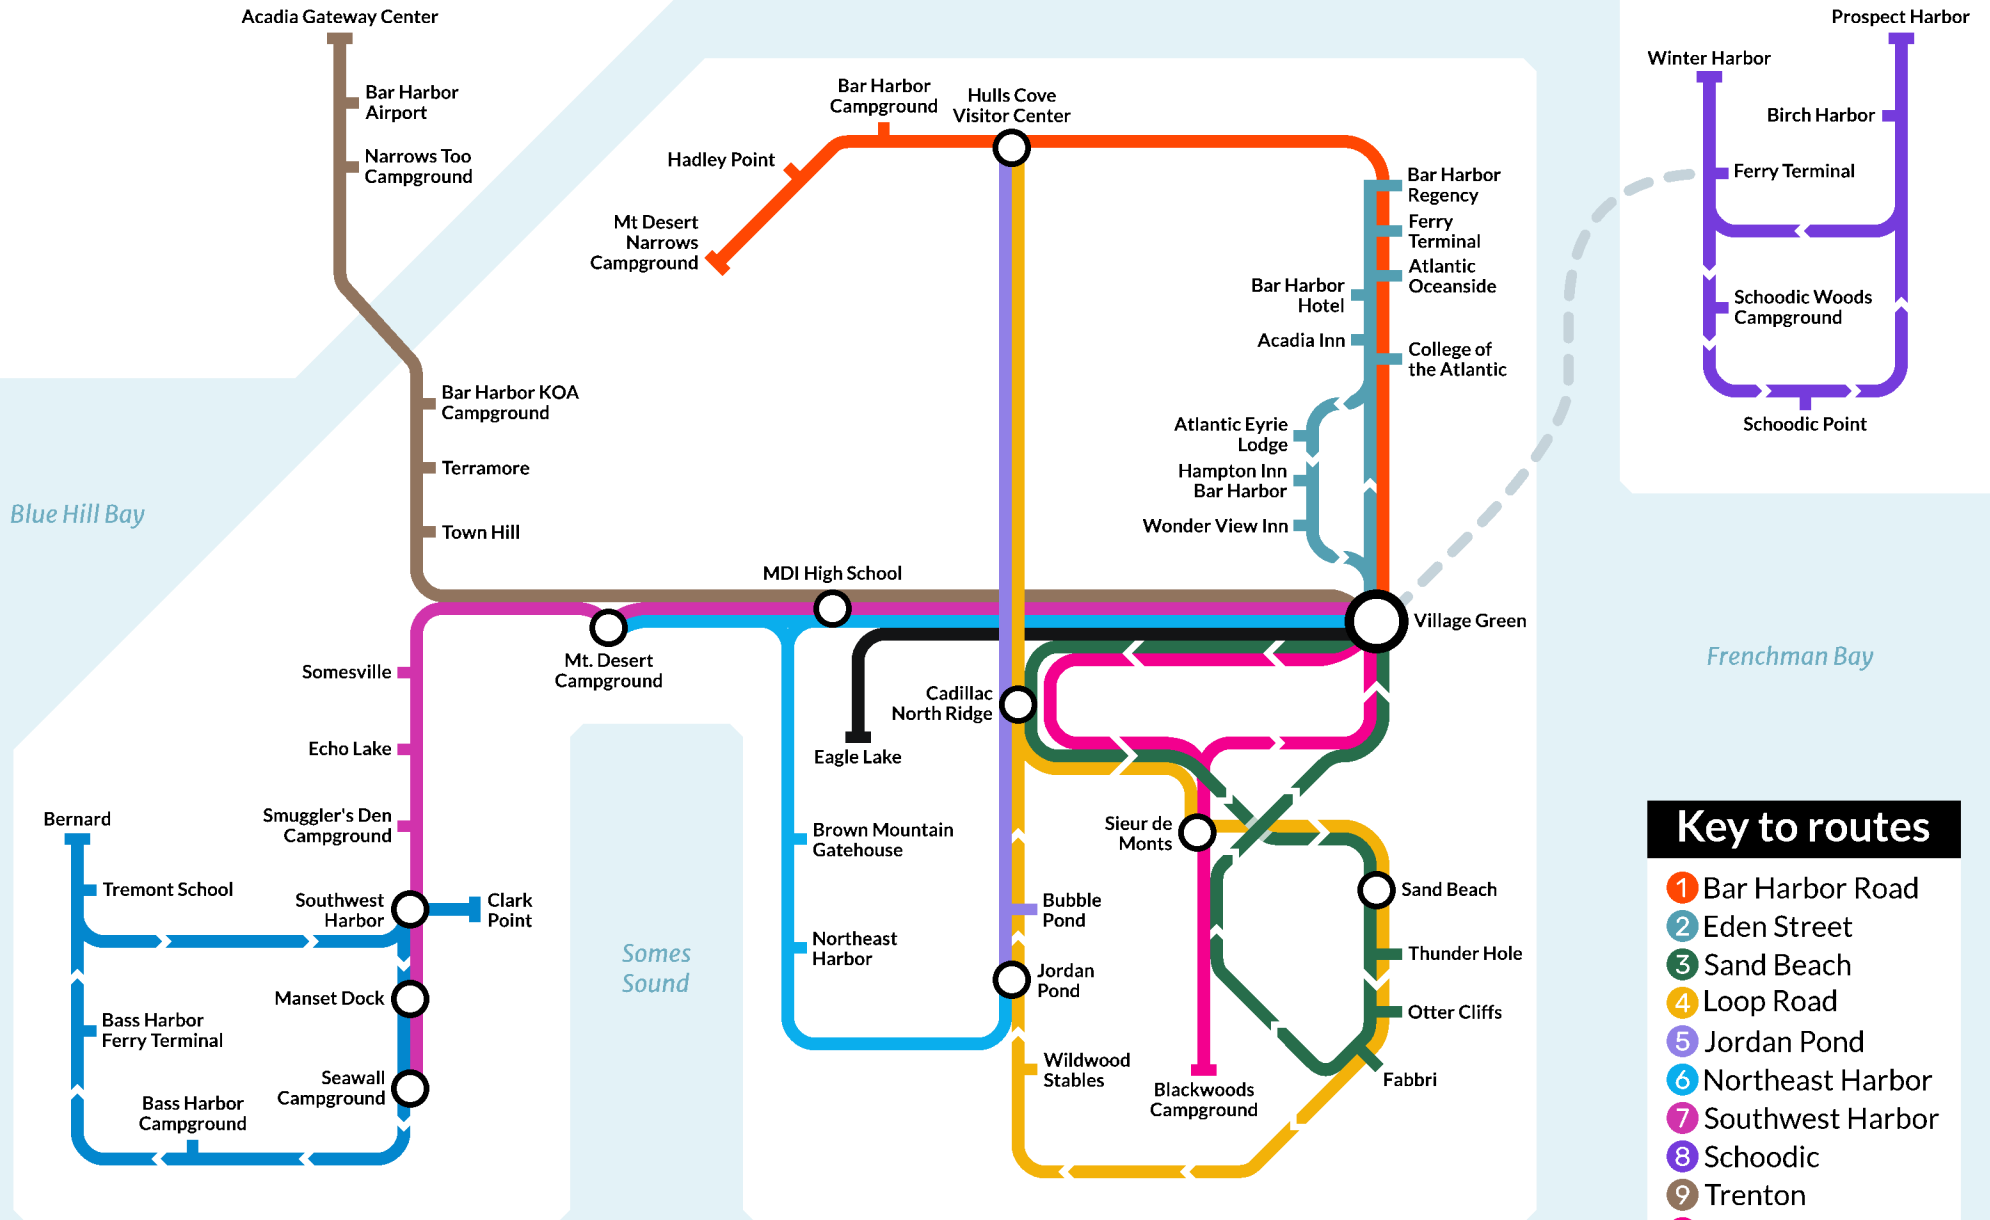

# Island Explorer route map

## Key to routes

- 1 Bar Harbor Road
- 2 Eden Street
- 3 Sand Beach
- 4 Loop Road
- 5 Jordan Pond
- 6 Northeast Harbor
- 7 Southwest Harbor
- 8 Schoodic
- 9 Trenton
- 10 Blackwoods
- 11 Tremont
- Bicycle Express

# Island Explorer route stops

2023

Acadia Gateway Center P 9

Bar Harbor Airport ↕ 9

Bar Harbor Campground ▲ 1

Bar Harbor KOA Campground ▲ 9

Bass Harbor Campground ▲ 11

Bass Harbor Ferry Terminal 11